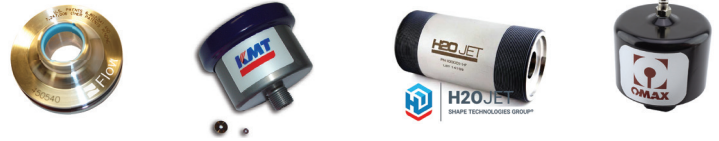

3,000+ Waterjet Parts Are Just a Click Away

THE MOST COMPLETE LINE OF OEM AND OEM-STYLE PARTS ANYWHERE. ALL IN STOCK!

From cutting heads, on/off valves, orifices and pump parts to water filters, lubricants, nozzles/mixing tubes and more, we have everything waterjet operators need to maintain their system at peak performance.

- Flow Genuine Parts
- H2O Jet Genuine Parts
- KMT Genuine Parts
- OMAX Genuine Parts
- Jet Edge Style Parts
- ROCTEC® Nozzles/Mixing Tubes
- TRIDENT Diamond Cutting Heads
- Ultra High-Pressure Parts

BARTON HELPS YOU CHOOSE THE RIGHT PARTS